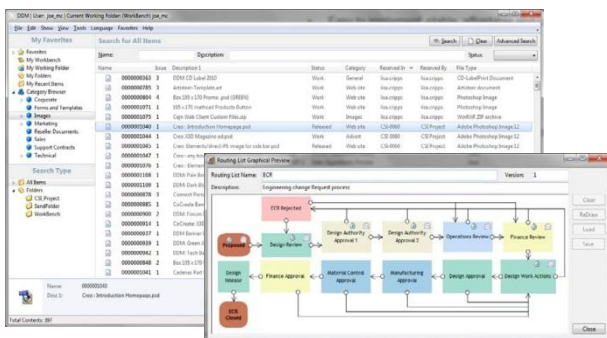

Key Benefits

- Increase productivity and efficiency
- Avoid duplication of effort and information
- Guarantee you are working on the latest information
- Achieve full compliance with workflow and audit history
- Streamline your business by highlighting and reducing bottlenecks in your processes
- Immediate secure global access for your enterprise teams, customers and suppliers
- Full control over who can see what and when
- Easy to implement, stable, affordable and user friendly